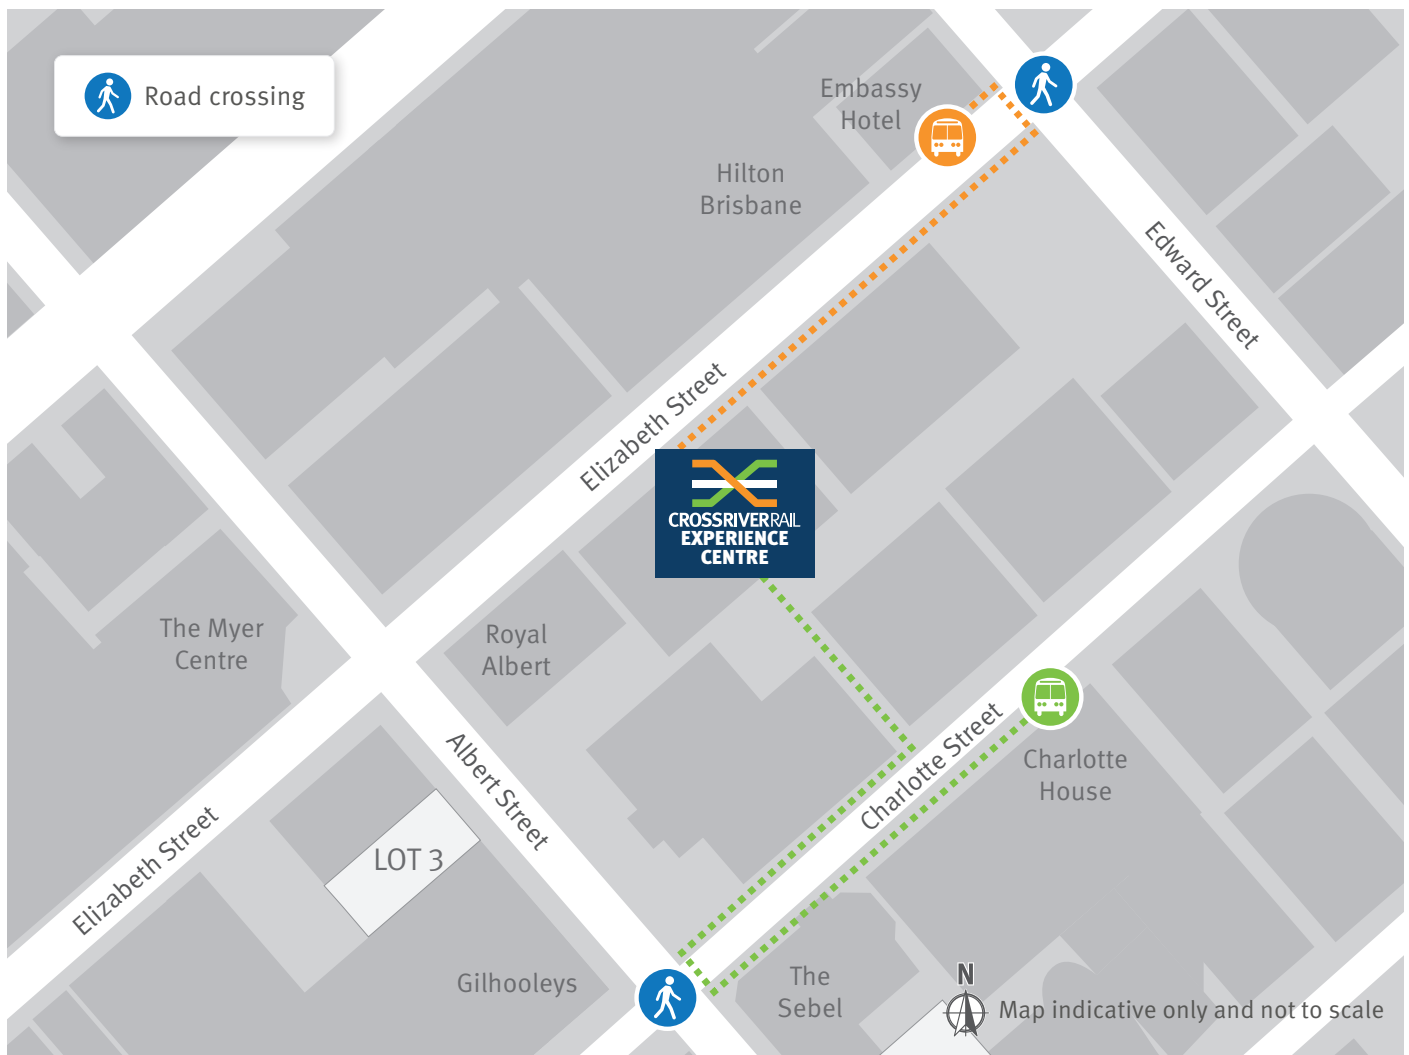

## Getting to the Cross River Rail Experience Centre

### Coach drop off locations

#### Coach drop off option A: Charlotte House

- Coach parking availability: 6am-2pm Monday to Friday only. All day weekends.
- Subject to availability

#### Coach drop off option B: Embassy Hotel

- Coach parking availability: 20 Minutes Maximum - Except 7-9am and 4-7pm Monday to Friday.
- Subject to availability

This is a general location indication only. All parking sign, parking areas and parking restrictions apply to these areas. Parking signs and restriction may vary to what is indicated on this map. Parking signs and restriction must be followed at all times.